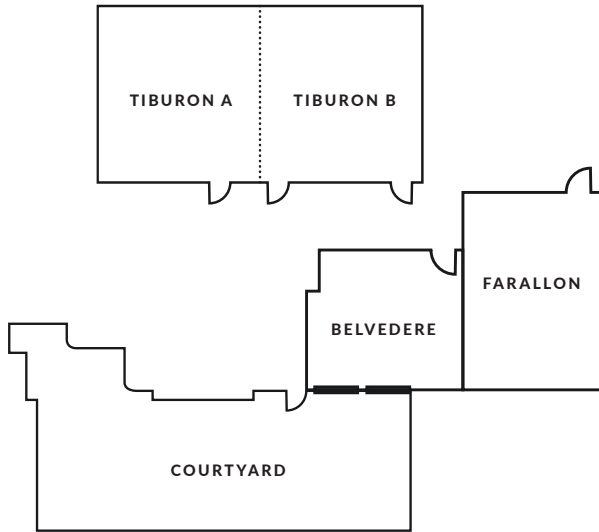

Hotel Zoe

FISHERMAN'S WHARF

Weddings

HOTELZOE.SF.COM | 415.561.1100 | SAN FRANCISCO, CA

Weddings

Craft the perfect urban chic wedding in San Francisco with Zoe's help. With her boundless energy and refined sensibility, Hotel Zoe is bound to impress at your next meeting, wedding or North Beach area social event.

HOTEL ZOE'S WEDDING FACILITIES OFFER

- 221 guestrooms and suites
- Upscale Italian dining at Pescatore
- Newly redesigned event space for up to 90 people in Private catering and banquet facilities
- Unique location in the heart of historic Fisherman's Wharf
- Onsite parking available
- Friendly, knowledgeable staff offering local tips on what to do and where to go while in San Francisco.